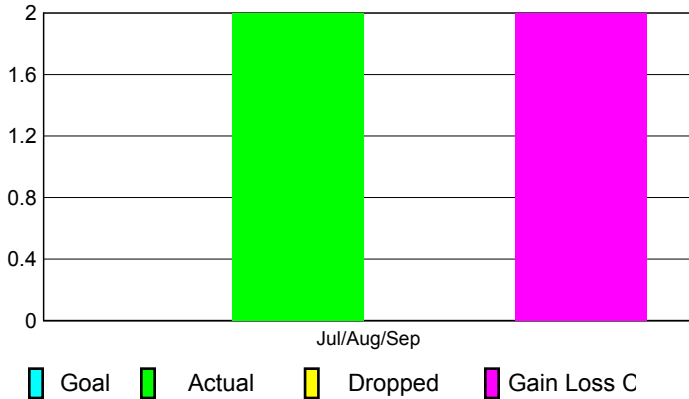

## CLUBS

Club Results  
2010-2011

Clubs  
2009-2010

Month	New Club Goal	Actual New Clubs	Actual Dropped Clubs	Gain/Loss of Clubs	Gain/Loss of Clubs
Jul/Aug/Sep	0	2	0	2	0
<b>Totals</b>	<b>0</b>	<b>2</b>	<b>0</b>	<b>2</b>	<b>0</b>

### Club Results 2010-2011

Goal, New, Dropped, Gain/Loss

### Comparison of Club Gain/Loss

Current Year Compared to the Previous Year