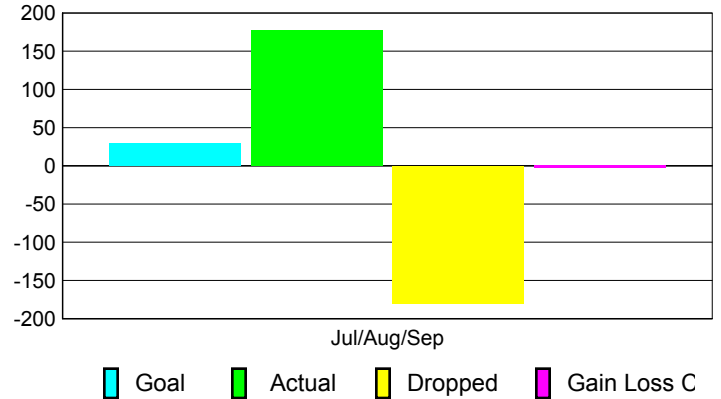

### YTD Status Quo Clubs 2010-2011

Status Quo Clubs Compared to Status Quo Members

## MEMBERSHIP

Membership Results  
2010-2011

Membership  
2009-2010

Month	Net Memb Goal	Actual New Memb	Actual Dropped Memb	Gain/Loss of Memb	Gain/Loss of Memb
Jul/Aug/Sep	30	177	-180	-3	98
<b>Totals</b>	<b>30</b>	<b>177</b>	<b>-180</b>	<b>-3</b>	<b>98</b>

### Membership Results 2010-2011

Goal, New, Dropped, Gain/Loss

### Comparison of Membership Gain/Loss

Current Year Compared to the Previous Year